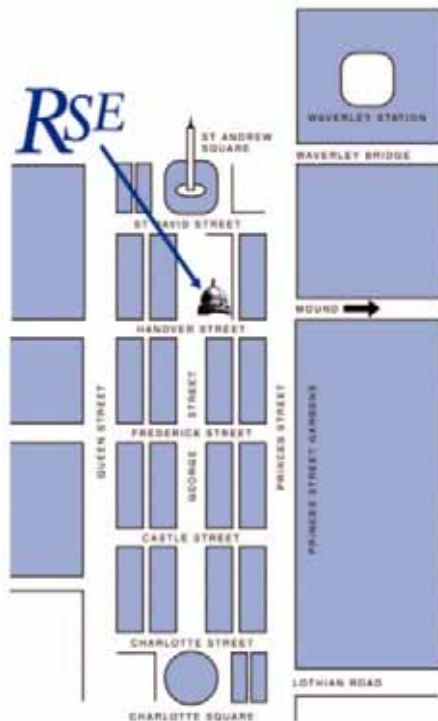

The Royal Society of Edinburgh
22-26 George Street
Edinburgh
EH2 2PQ

Tel : 0131 240 5000
Fax : 0131 240 5024

CAR PARKING

If you are arriving by car please note that parking near The Royal Society is limited to meter parking only which can prove costly. The nearest car parks are at the St James centre; Leith Street or Castle Terrace, where there are 24 hour car parks. Please allow 10-15 minutes after parking to get to the venue.

BY ROAD

Main roads into Edinburgh are the M8 from the West and the A1 from the South. From the East please follow the A90 and head for Queensferry Road

BY RAIL

Waverley Station is a five minute walk from the Royal Society with frequent local and national services. For Further information on train services please contact National Rail Enquiries on 0845 7484950